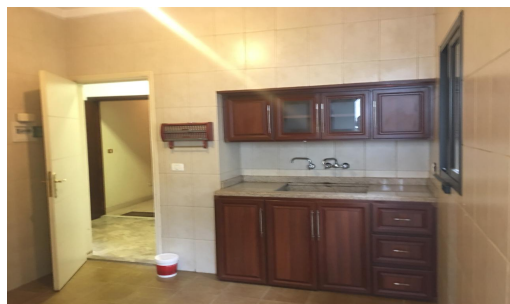

2 Bed Apartment

Ballouneh, Kesrouane, Mount Lebanon
Reference: L06831

$4,000 USD per year

2 Bedrooms