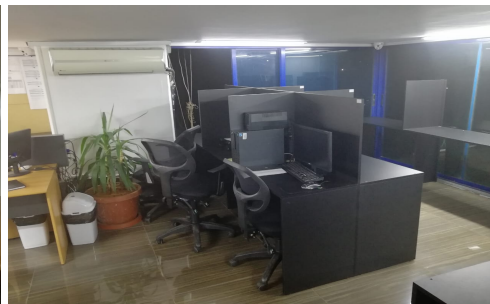

1 Bathrooms