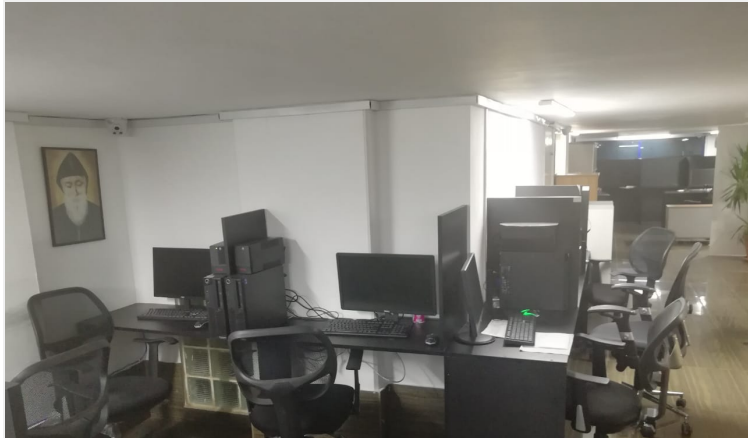

# Property Description

---

130 sqm office, fully furnished with mezzanine floor, open space, available now for rent located in a nice and very well located commercial building in Sin El Fil - Dekweneh area, suitable for a call center, or back office, with 2 parking spaces.

# Photo Gallery