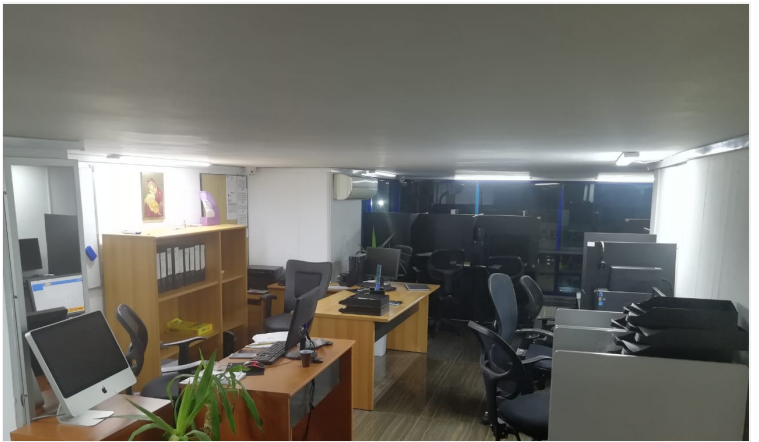

# Property Description

---

130 sqm office, fully furnished with mezzanine floor, open space, available now for rent located in a nice and very well located commercial building in Sin El Fil - Dekweneh area, suitable for a call center, or back office, with 2 parking spaces.

# Photo Gallery