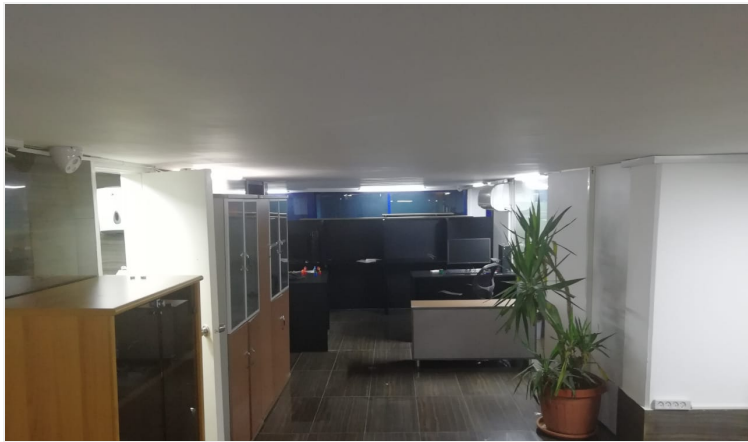

# Property Description

---

130 sqm office, fully furnished with mezzanine floor, open space, available now for rent located in a nice and very well located commercial building in Sin El Fil - Dekweneh area, suitable for a call center, or back office, with 2 parking spaces.

# Photo Gallery