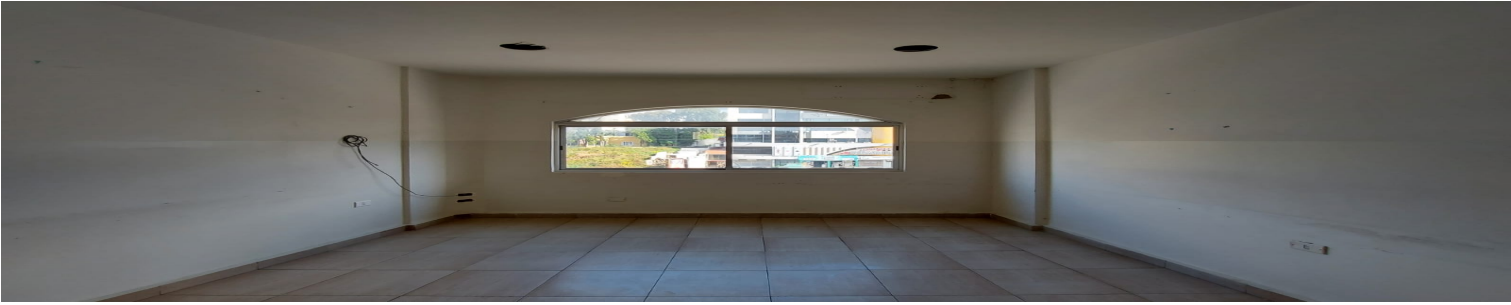

0 Bed Office

Jbeil, Jbeil, Mount Lebanon
Ref: L10476

\$1,200 per year

0 Bedrooms

1 Bathrooms

Office

Property Description

24 sqm office with direct access to the highway is now available for rent .

It benefits from 1 bathroom.Don't miss it !!!

Photo Gallery

Property Details

- **Property Type:** Office
- **Location:** Jbeil, Jbeil, Mount Lebanon
- **Land Area:** 24m2
- **Price:** \$1,200 per year
- **Bedrooms:** 0
- **Bathrooms:** 1